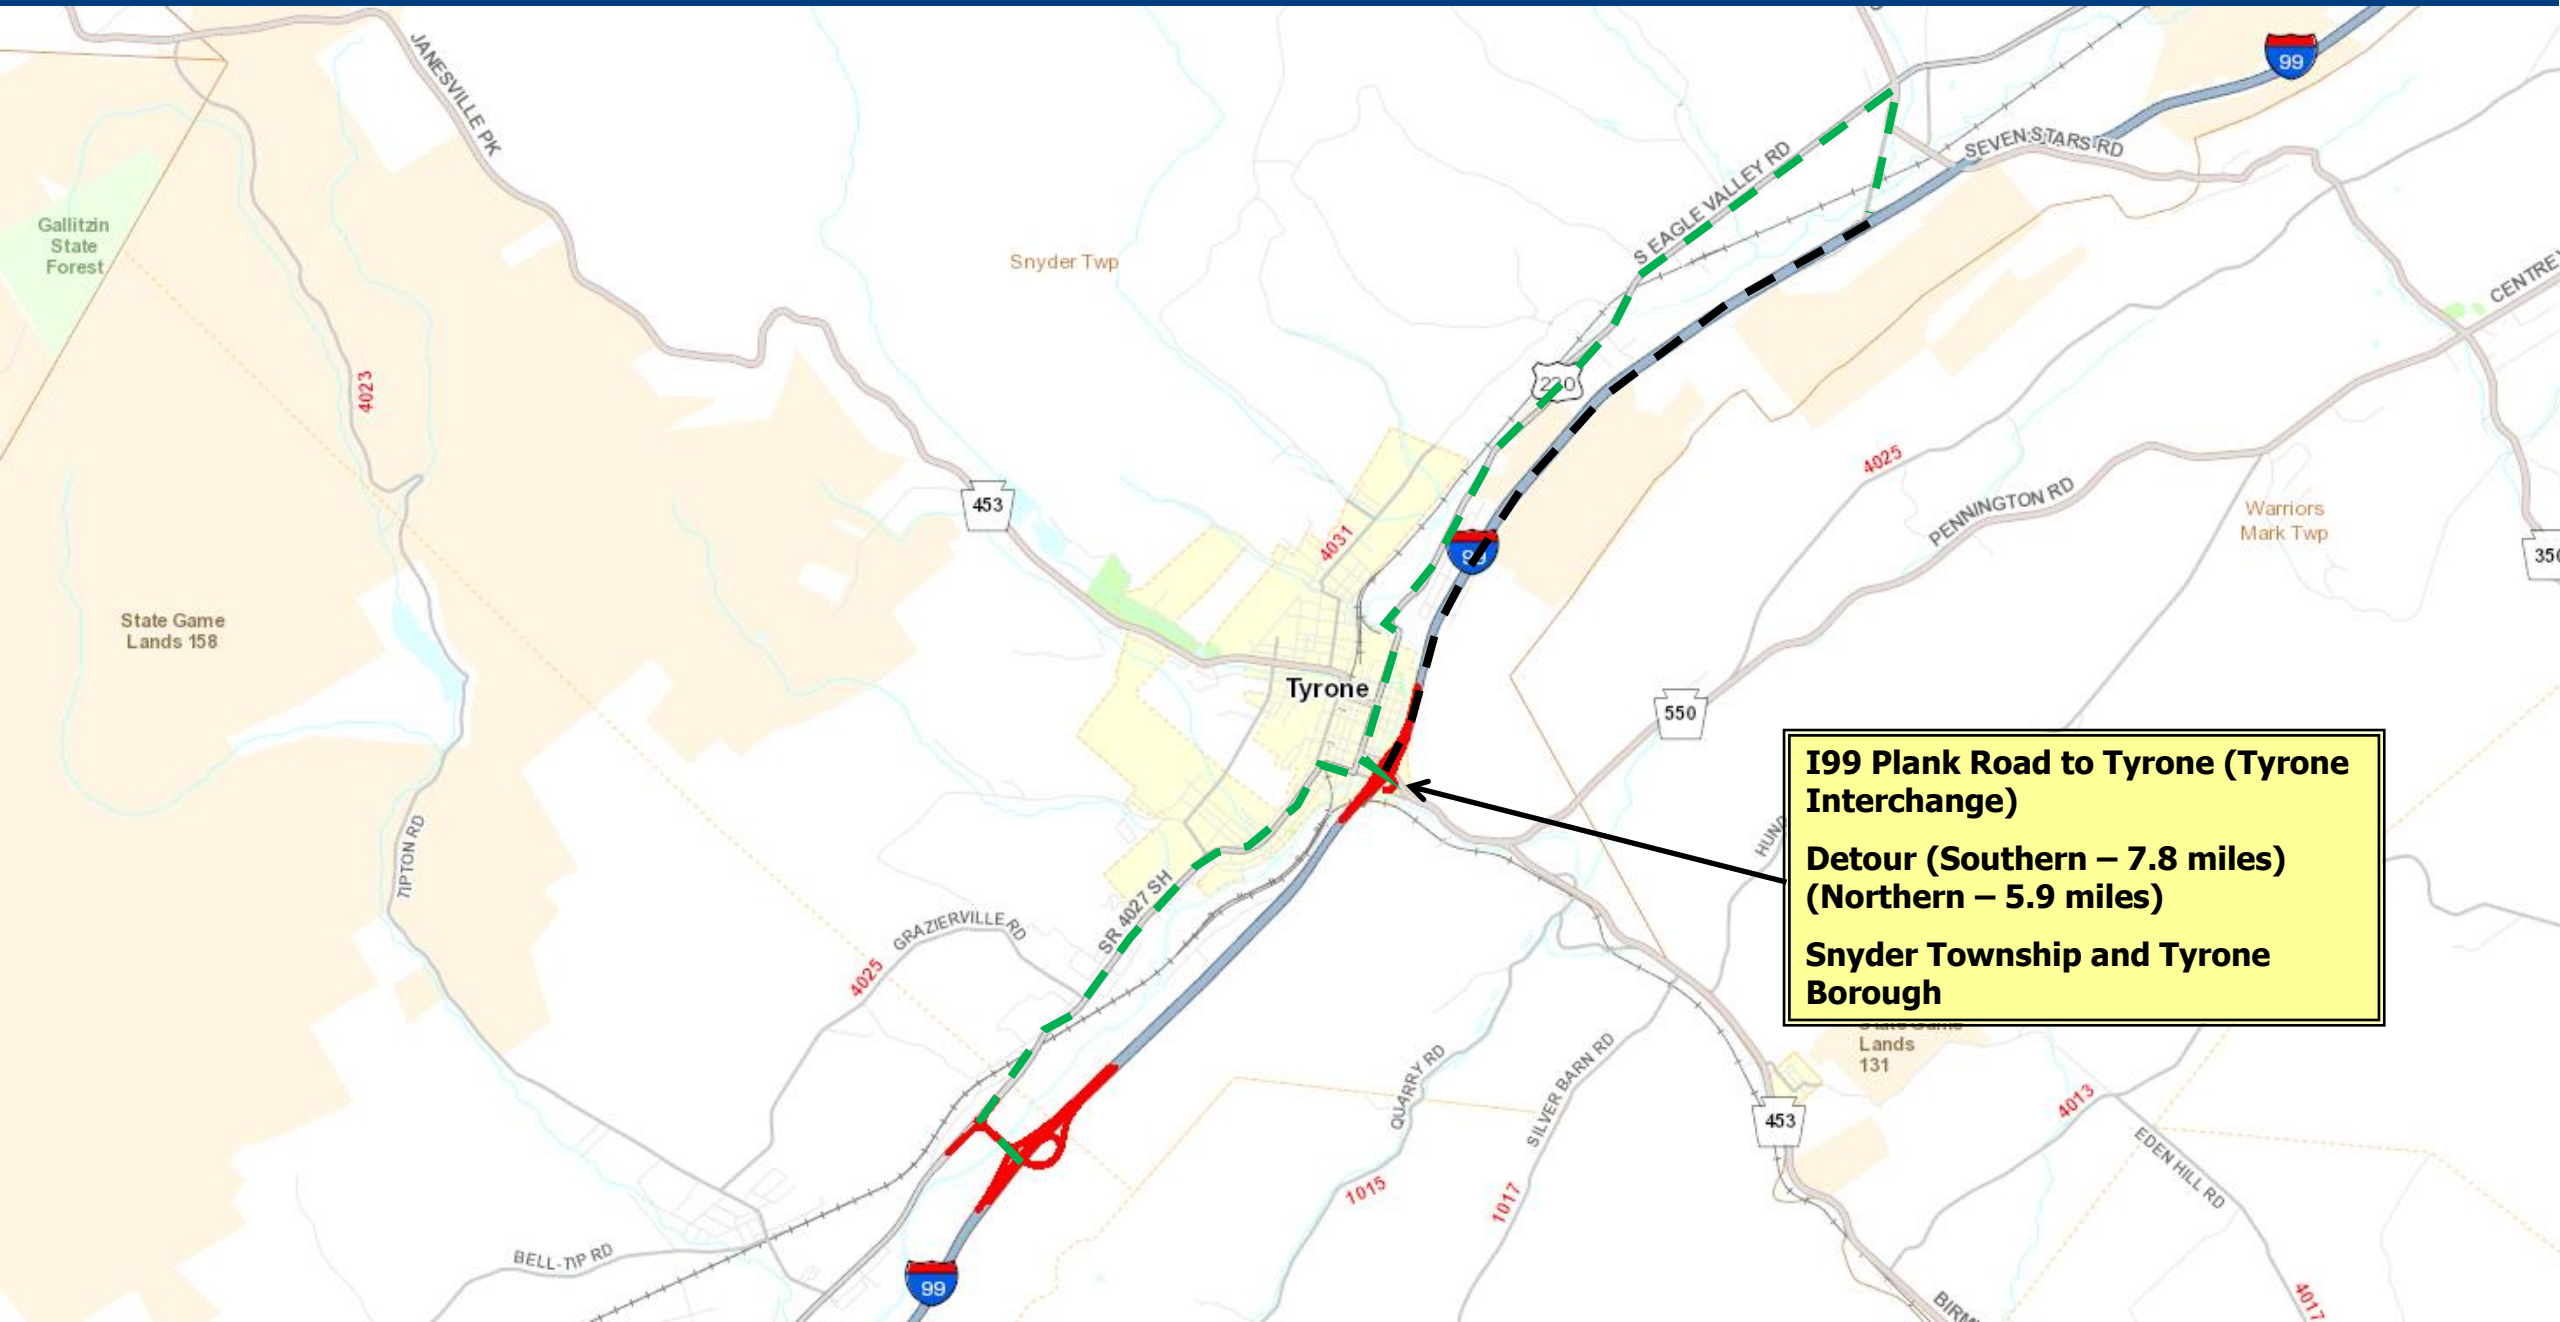

I99 PLANK ROAD TO TYRONE (GRAZIERVILLE INT.)

**I99 Plank Road to Tyrone
(Grazierville Interchange)
Detour (14.1 miles)
Antis and Snyder Townships**

I99 PLANK ROAD TO TYRONE (TYRONE INT.)

I99 Plank Road to Tyrone (Tyrone Interchange)
Detour (Southern – 7.8 miles)
(Northern – 5.9 miles)
Snyder Township and Tyrone Borough