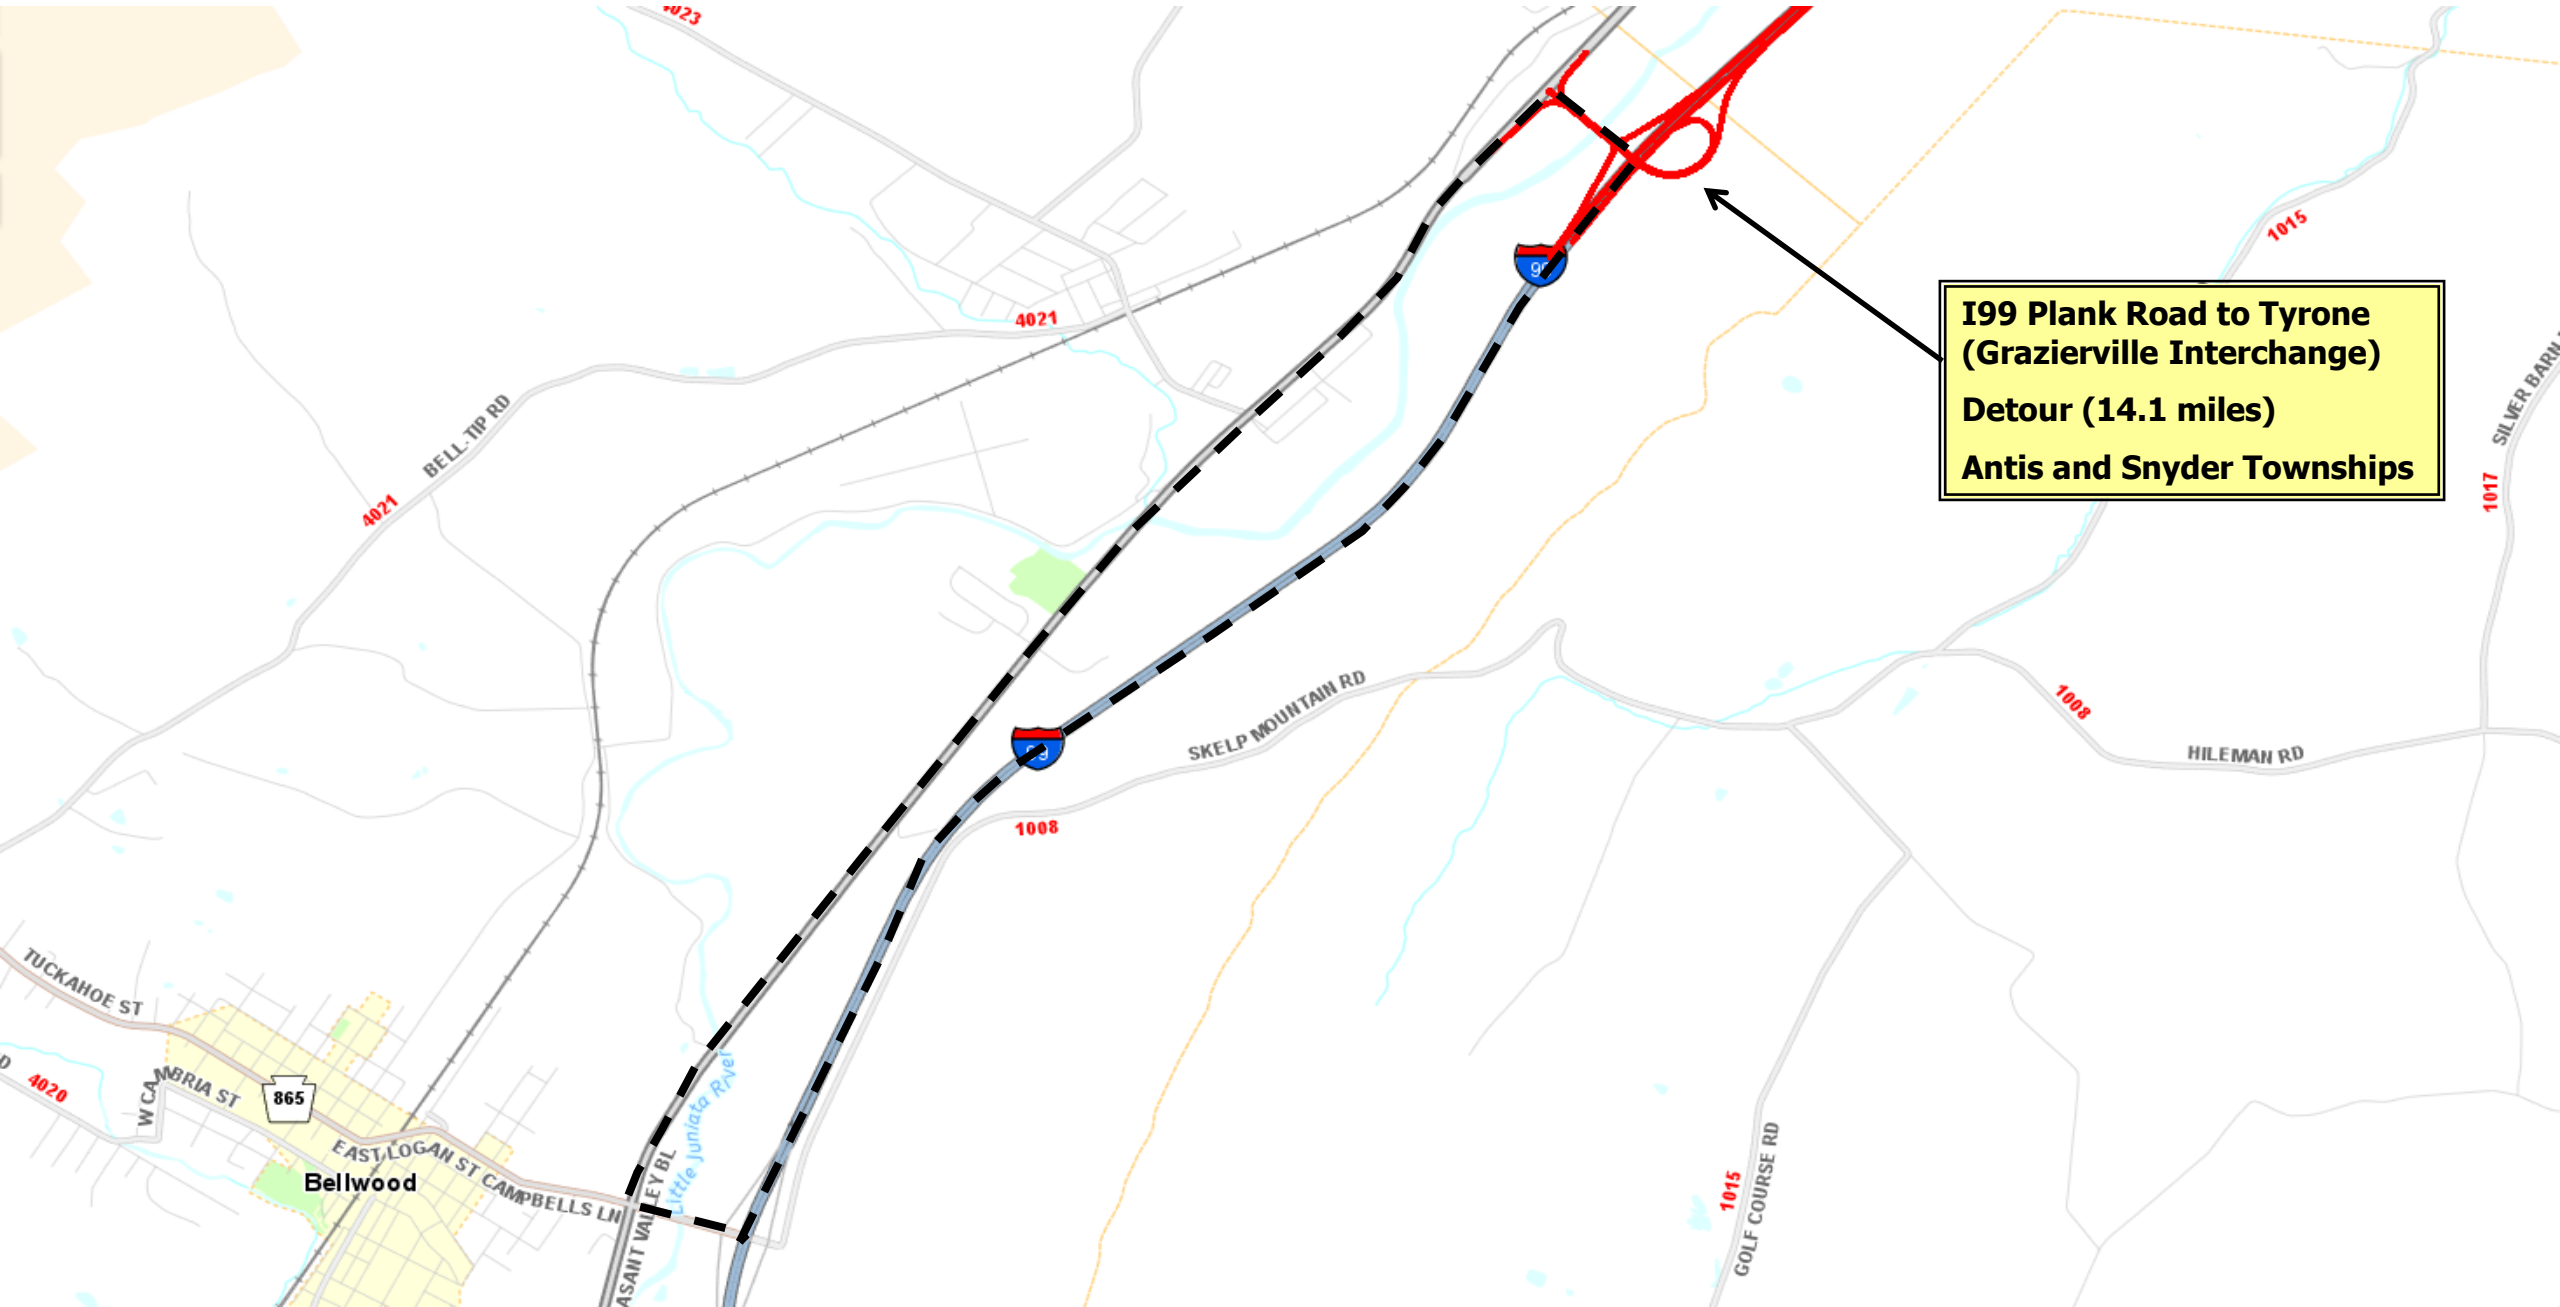

I99 PLANK ROAD TO TYRONE (GRAZIERVILLE INT.)

**I99 Plank Road to Tyrone
(Grazierville Interchange)
Detour (14.1 miles)
Antis and Snyder Townships**

I99 PLANK ROAD TO TYRONE (TYRONE INT.)

I99 Plank Road to Tyrone (Tyrone Interchange)
Detour (Southern – 7.8 miles)
(Northern – 5.9 miles)
Snyder Township and Tyrone Borough