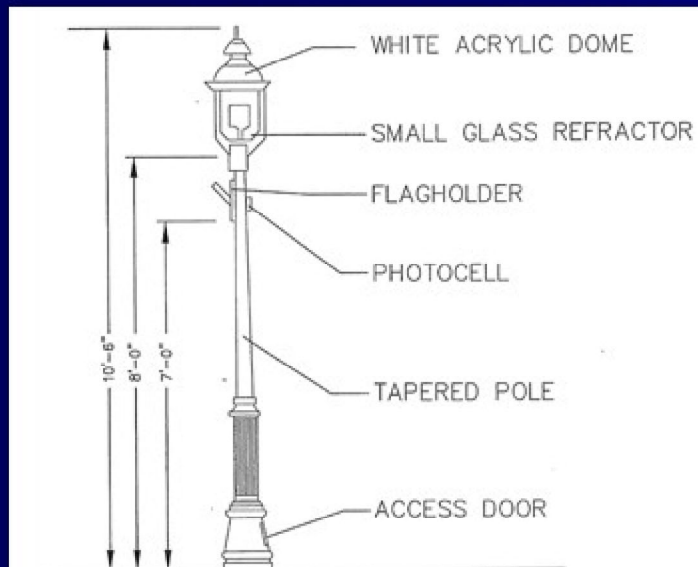

Ornamental Light Fixture

LIGHT DETAIL
SCALE: NTS

FIXTURE
STERNBERG LIGHTING MODEL 6430 – VICTORIAN GASLIGHT II
*POST TOP MOUNTED
*150 W HIGH PRESSURE SODIUM LAMP
*TYPE 3 REFRACTOR
*PHOTOCELL

POLE
STERNBERG LIGHTING MODEL 3900–RICHMOND SERIES
*8' SMOOTH TAPERED SHAFT, 4" DIAMETER
*SINGLE CONVENIENCE OUTLET
*FLAG HOLDER (MOUNTED AT A 7' HEIGHT)