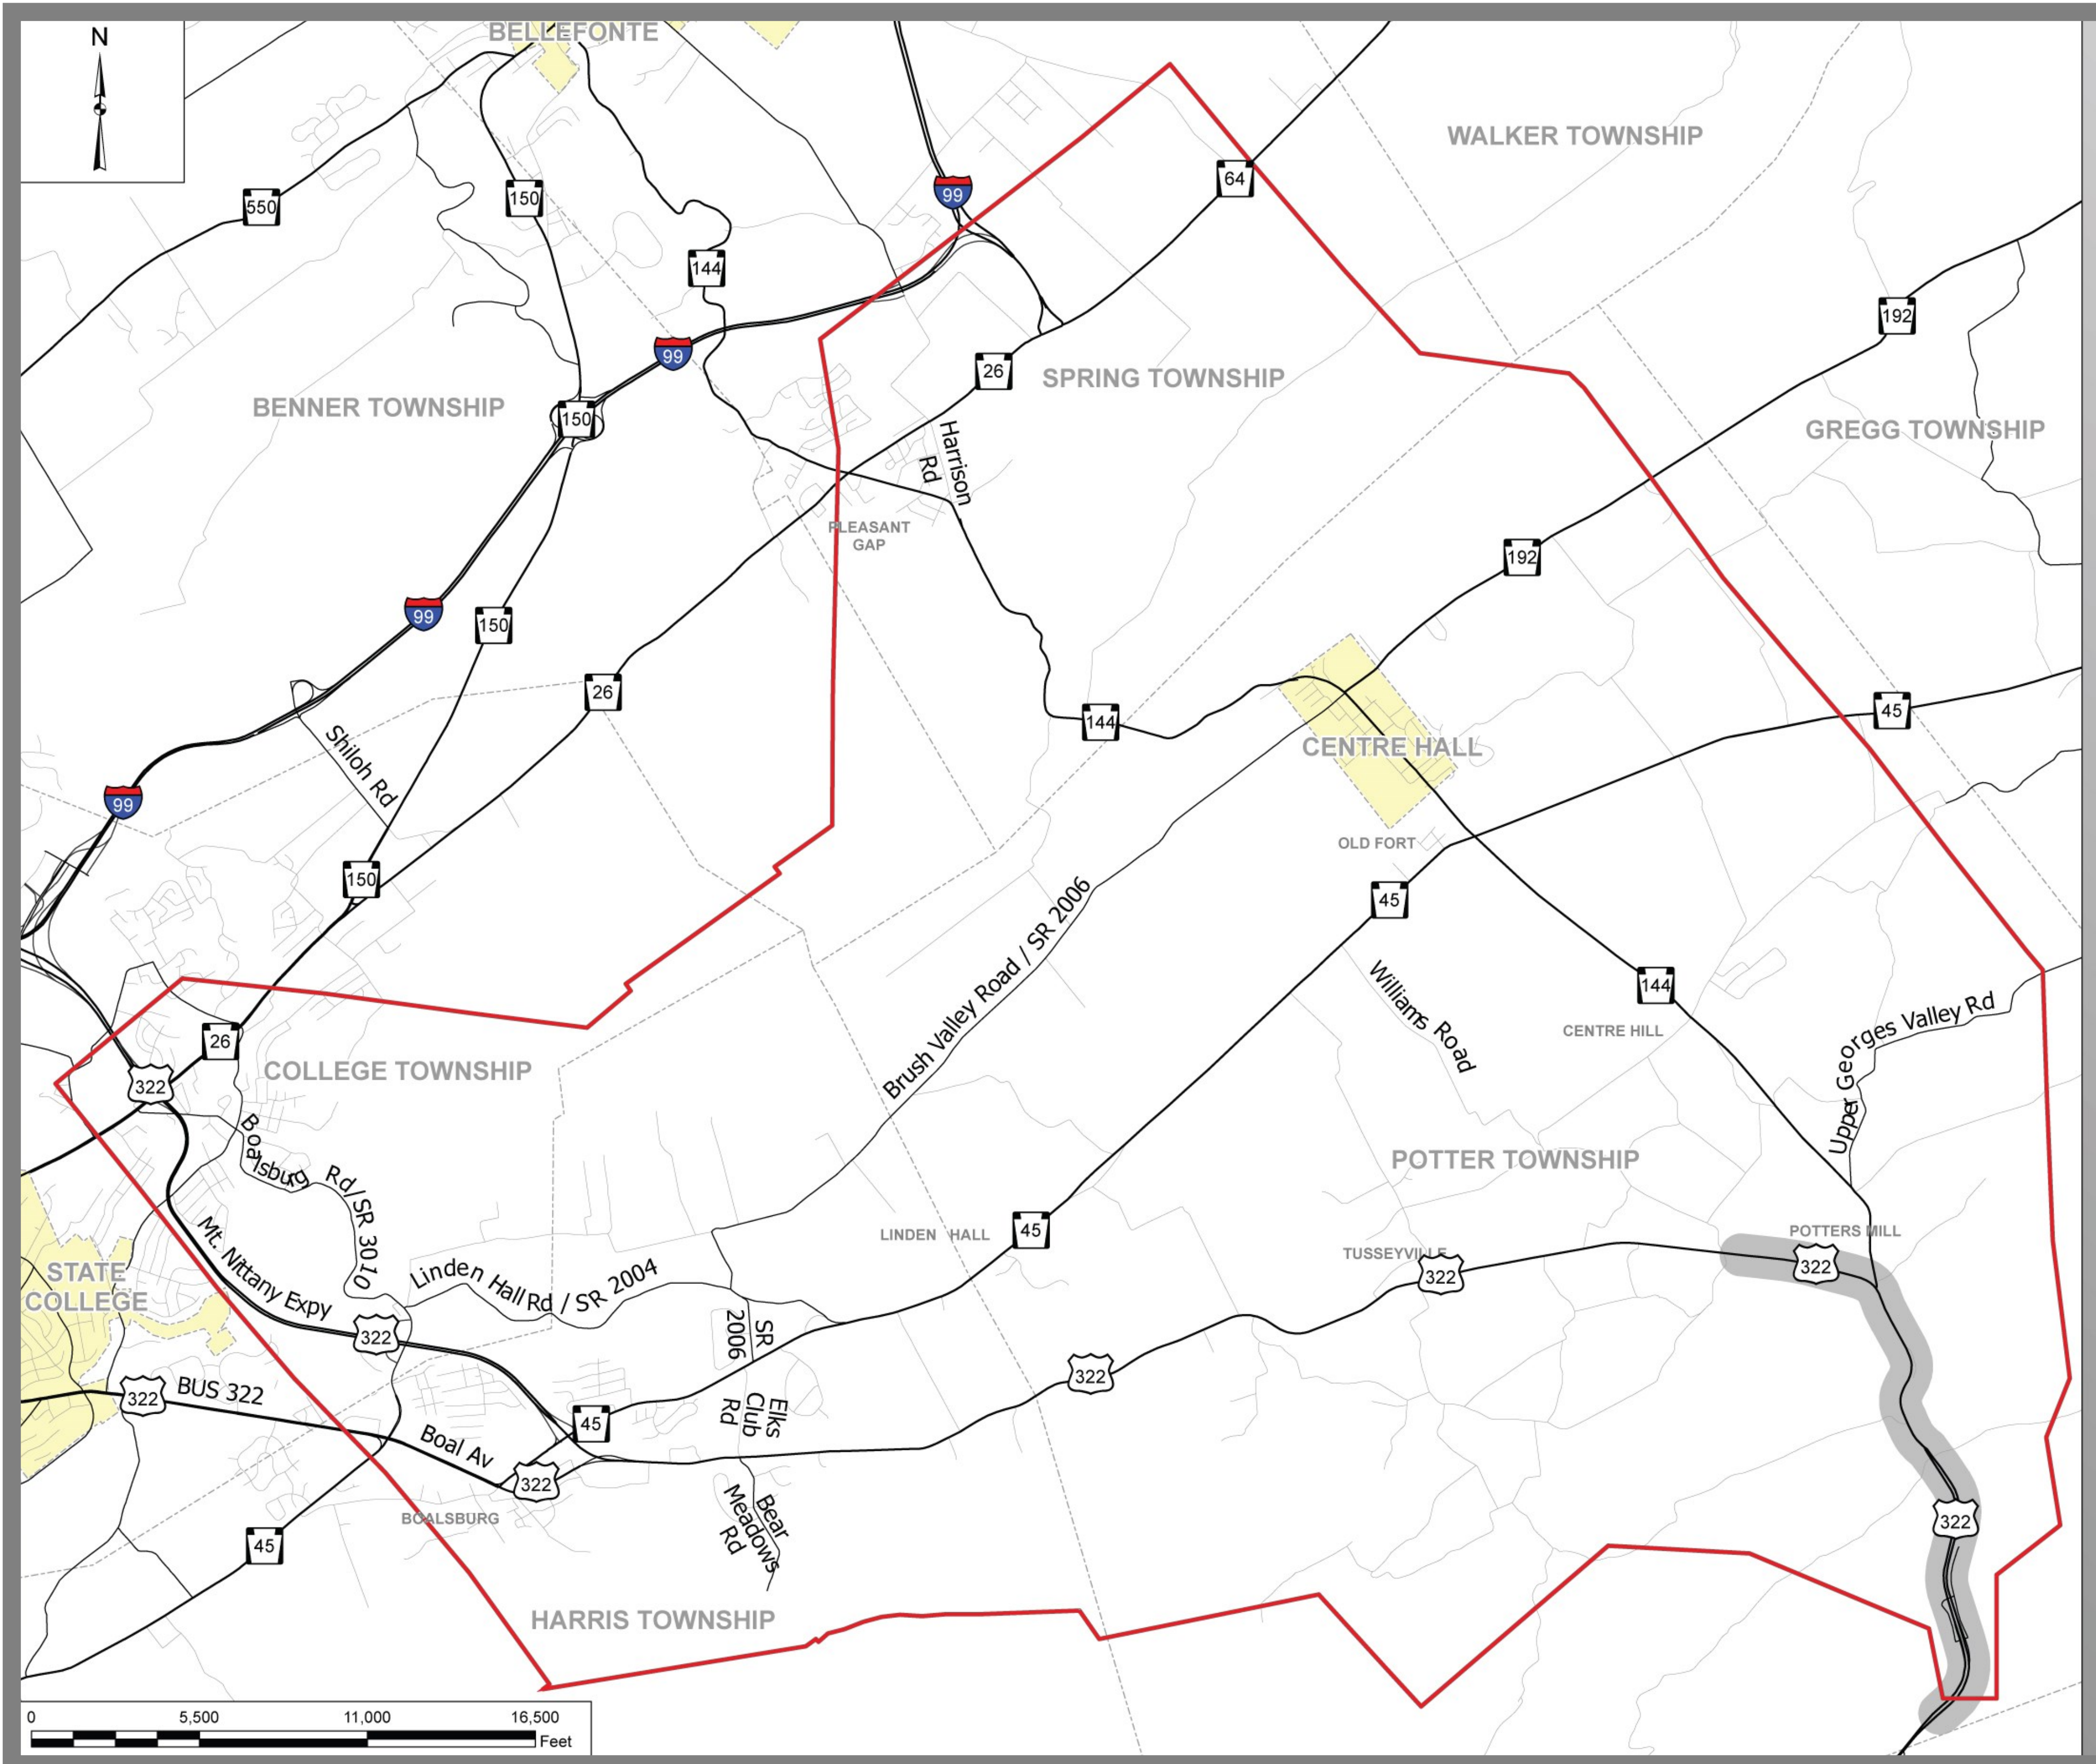

state college area CONNECTOR

State College Area Connector Study Area Centre County, Pennsylvania

LEGEND

- Boundaries
-  Study_Area
 -  Township
 -  Municipality
 -  Potters Mills Gap Transportation Project