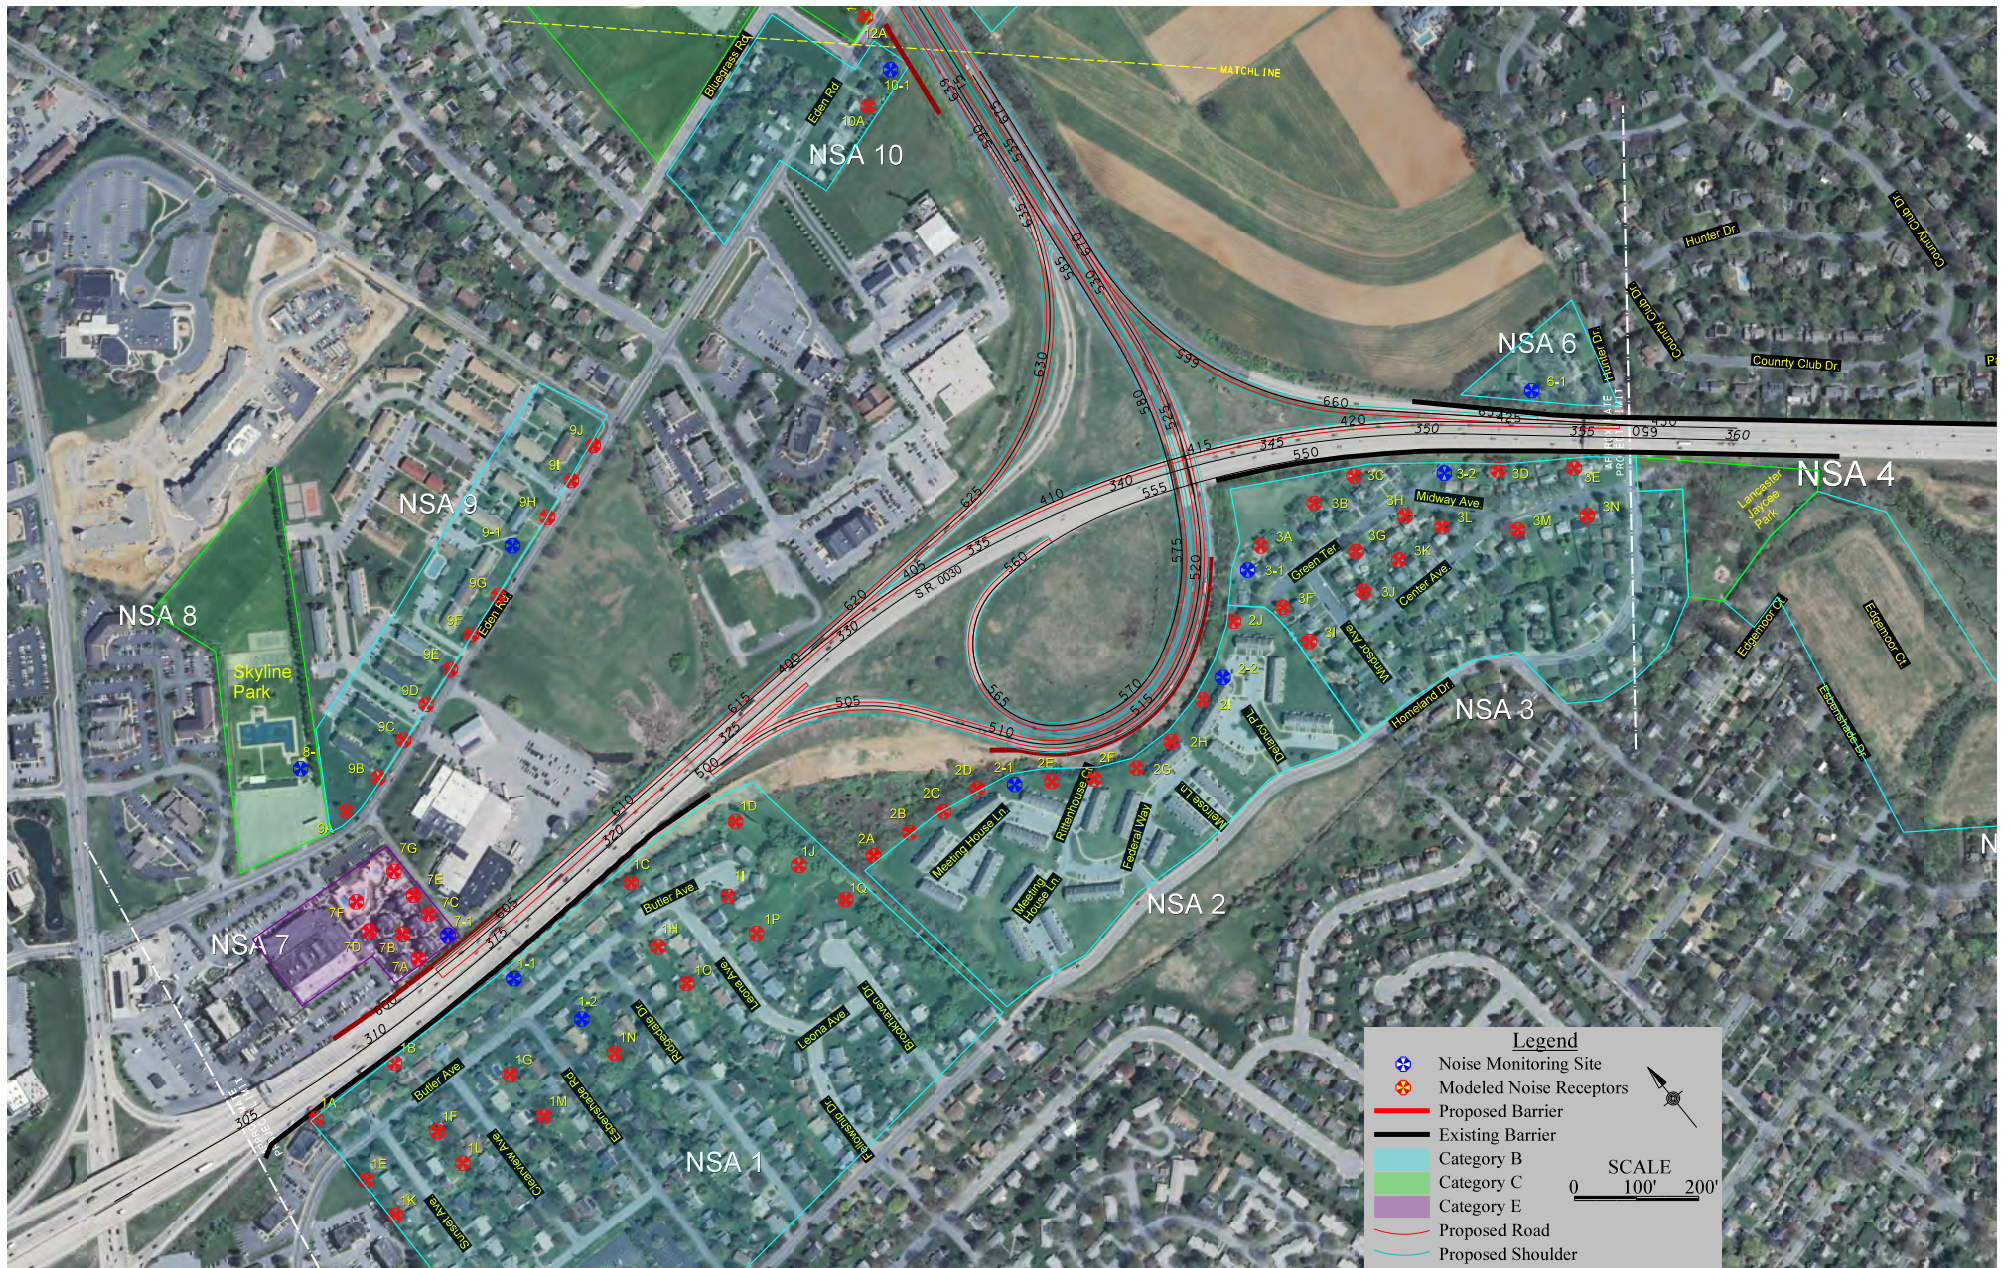

NSA 12

Lancaster Bible College

NSA 14

NSA 17

NSA 15

NSA 11

NSA 13

NSA 16

NSA 1

**Legend**

- Noise Monitoring Site
- Modeled Noise Receptors
- Proposed Barrier
- Existing Barrier
- Category B
- Category C
- Category E
- Proposed Road
- Proposed Shoulder

**SCALE**  
0 100' 200'

**Legend**

- Noise Monitoring Site
- Modeled Noise Receptors
- Proposed Barrier
- Existing Barrier
- Category B
- Category C
- Category E
- Proposed Road
- Proposed Shoulder

SCALE  
0 100' 200'