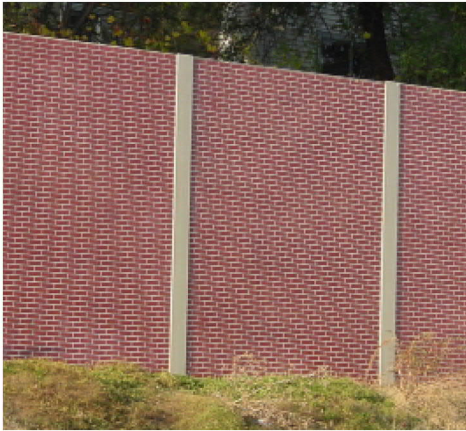

Options for Noise Abatement

Brick

Saw Plank
(Brown)

Chiseled Limestone
(Brown)

Ashlar Stone
(Tan)

Split Block
(Tan)

Color Options
All surface options
other than brick are
available in choice of
three colors
(Brown, Tan, Grey)