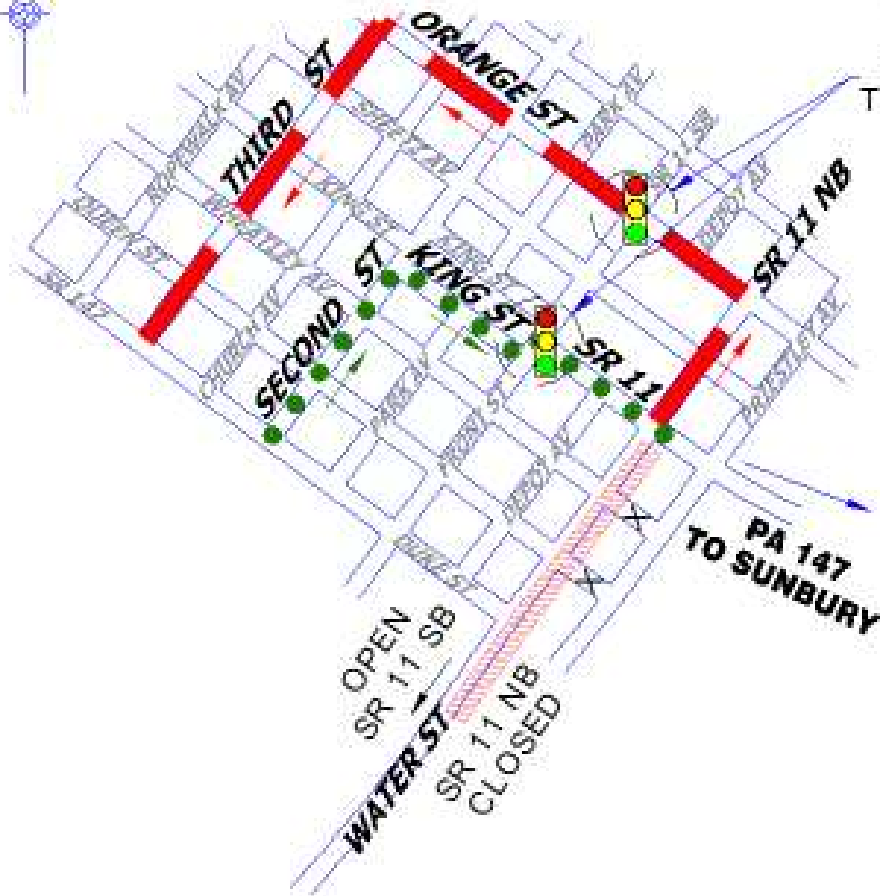

Duke Street Project

Roadway Reconstruction Traffic Control Plan Pink Phase

TEMPORARY
TRAFFIC SIGNAL

LEGEND

-  ROADWAY WORK
-  DETOUR NORTH
-  DETOUR SOUTH
-  CLOSED