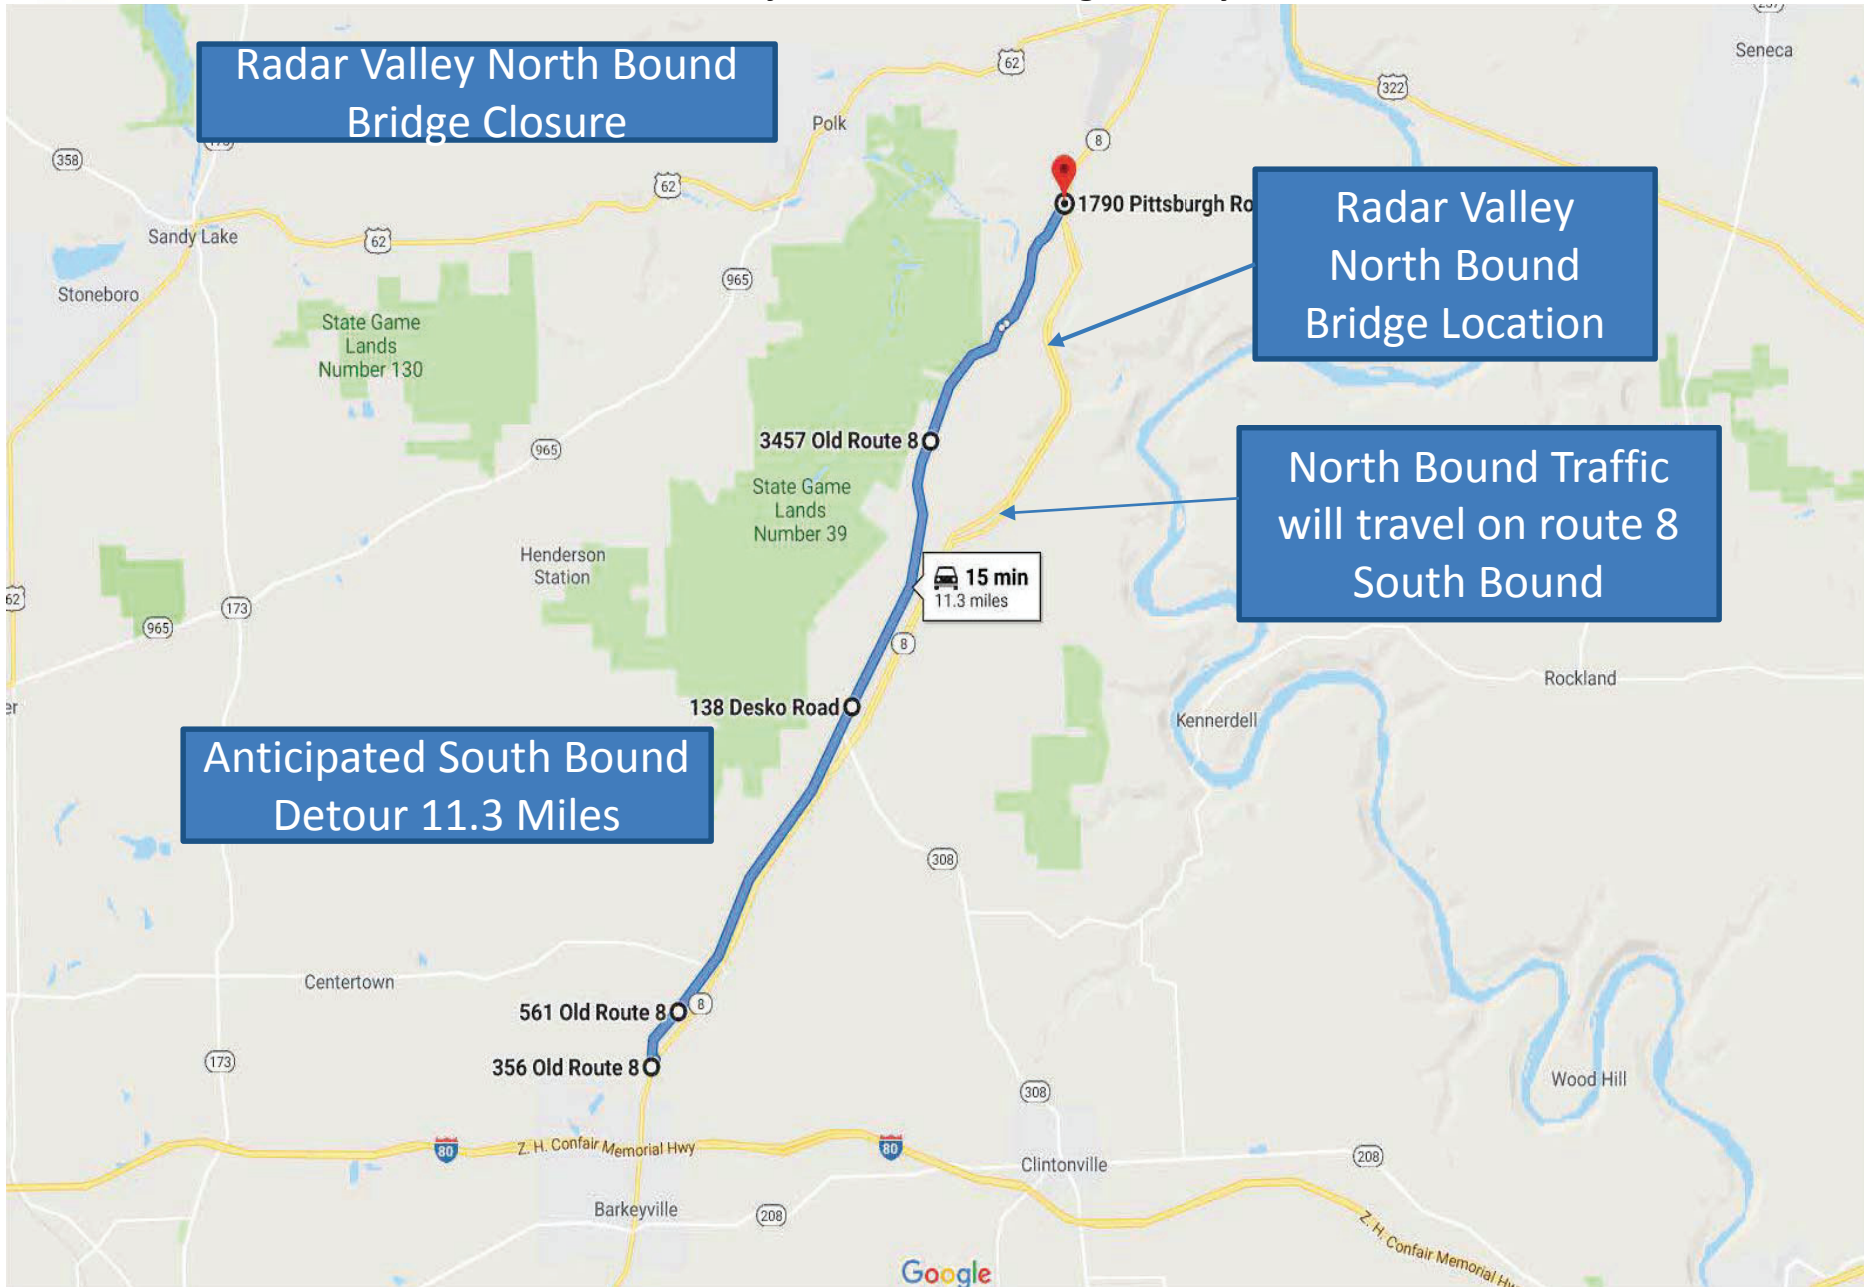

**SR 0008 (Richard C. Frame Highway) Restoration Project,
Phase 1, Venango County**

**SR 0008 (Richard C. Frame Highway) Restoration
Project, Phase 2, Venango County**

**SR 0008 (Richard C. Frame Highway) Restoration
Project, Phase 3, Venango County**

**SR 0008 (Richard C. Frame Highway) Restoration
Project, Phase 4, Venango County**