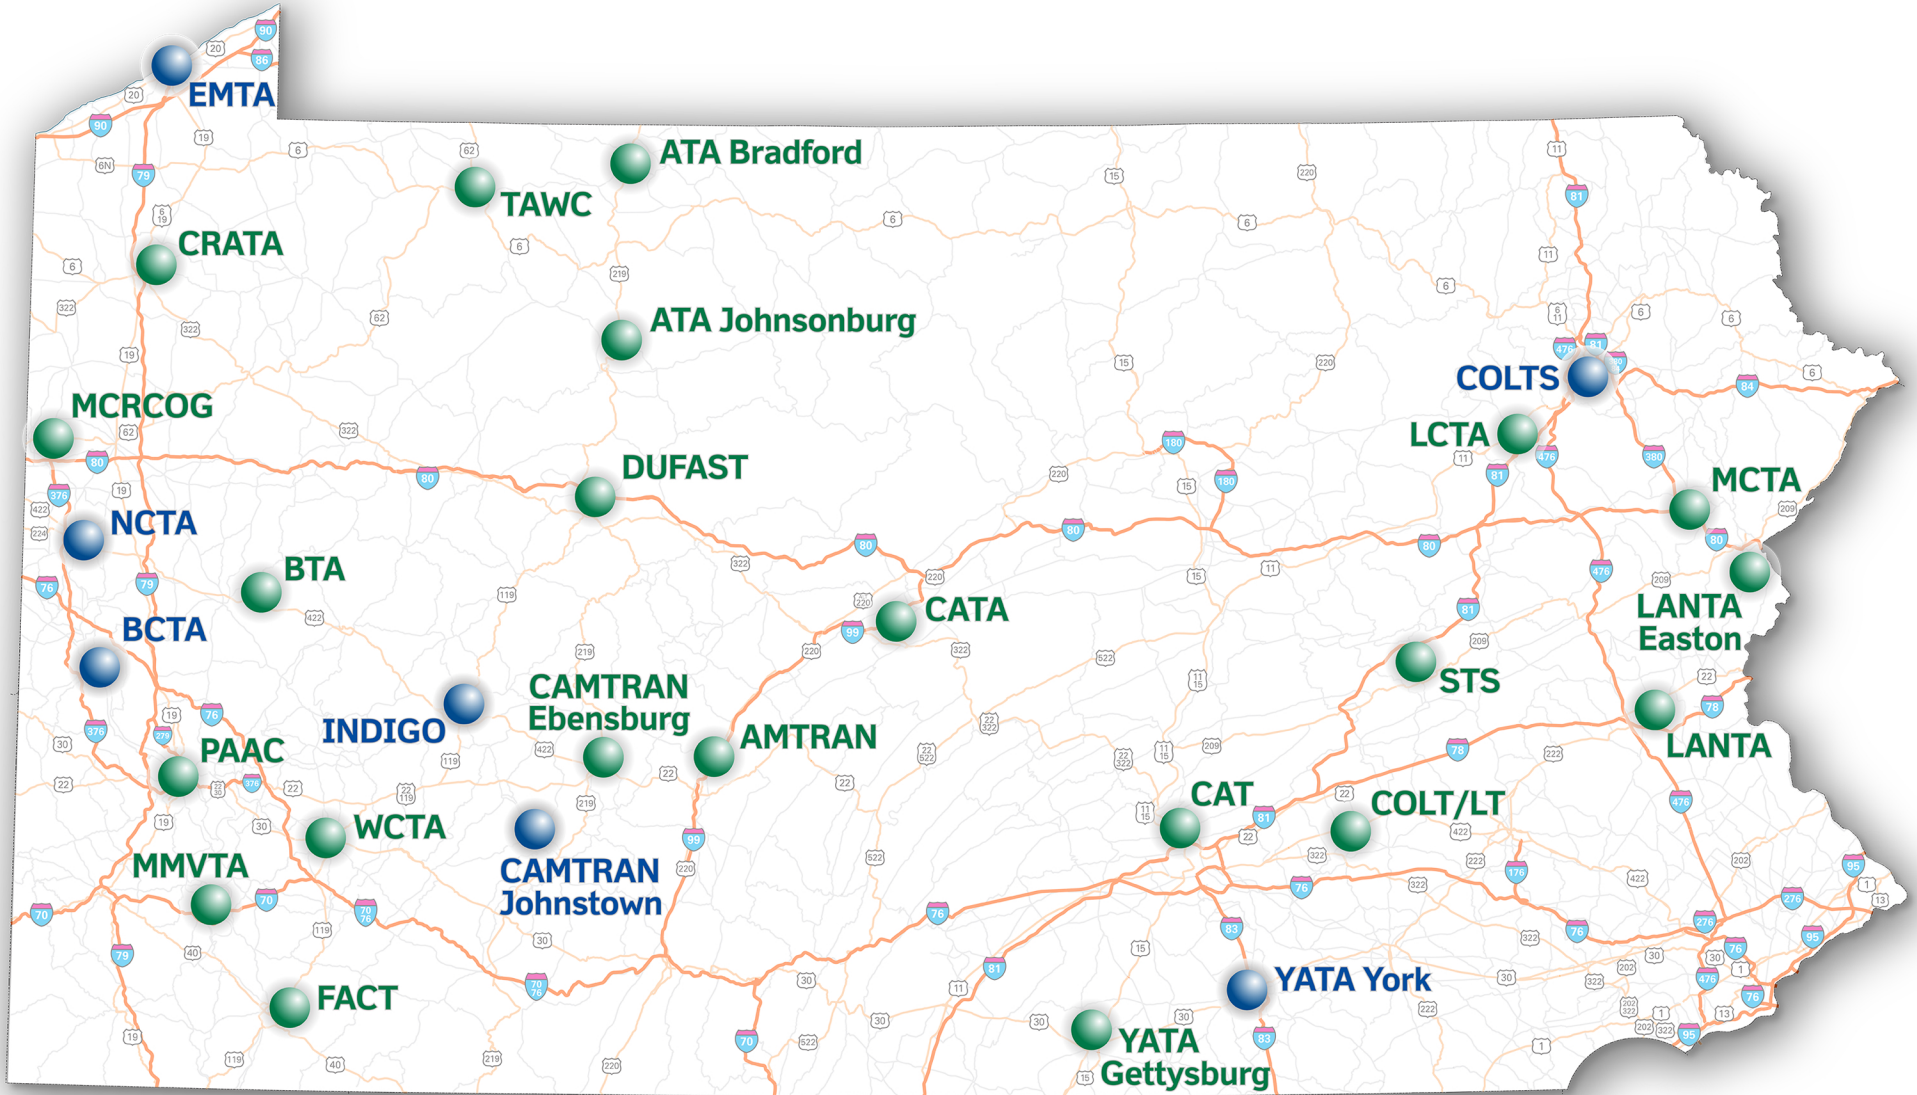

# CNG Fueling Project Locations

CNG Fueling Stations:

Public & Transit Fueling

Transit Fueling

**pennsylvania**  
DEPARTMENT OF TRANSPORTATION