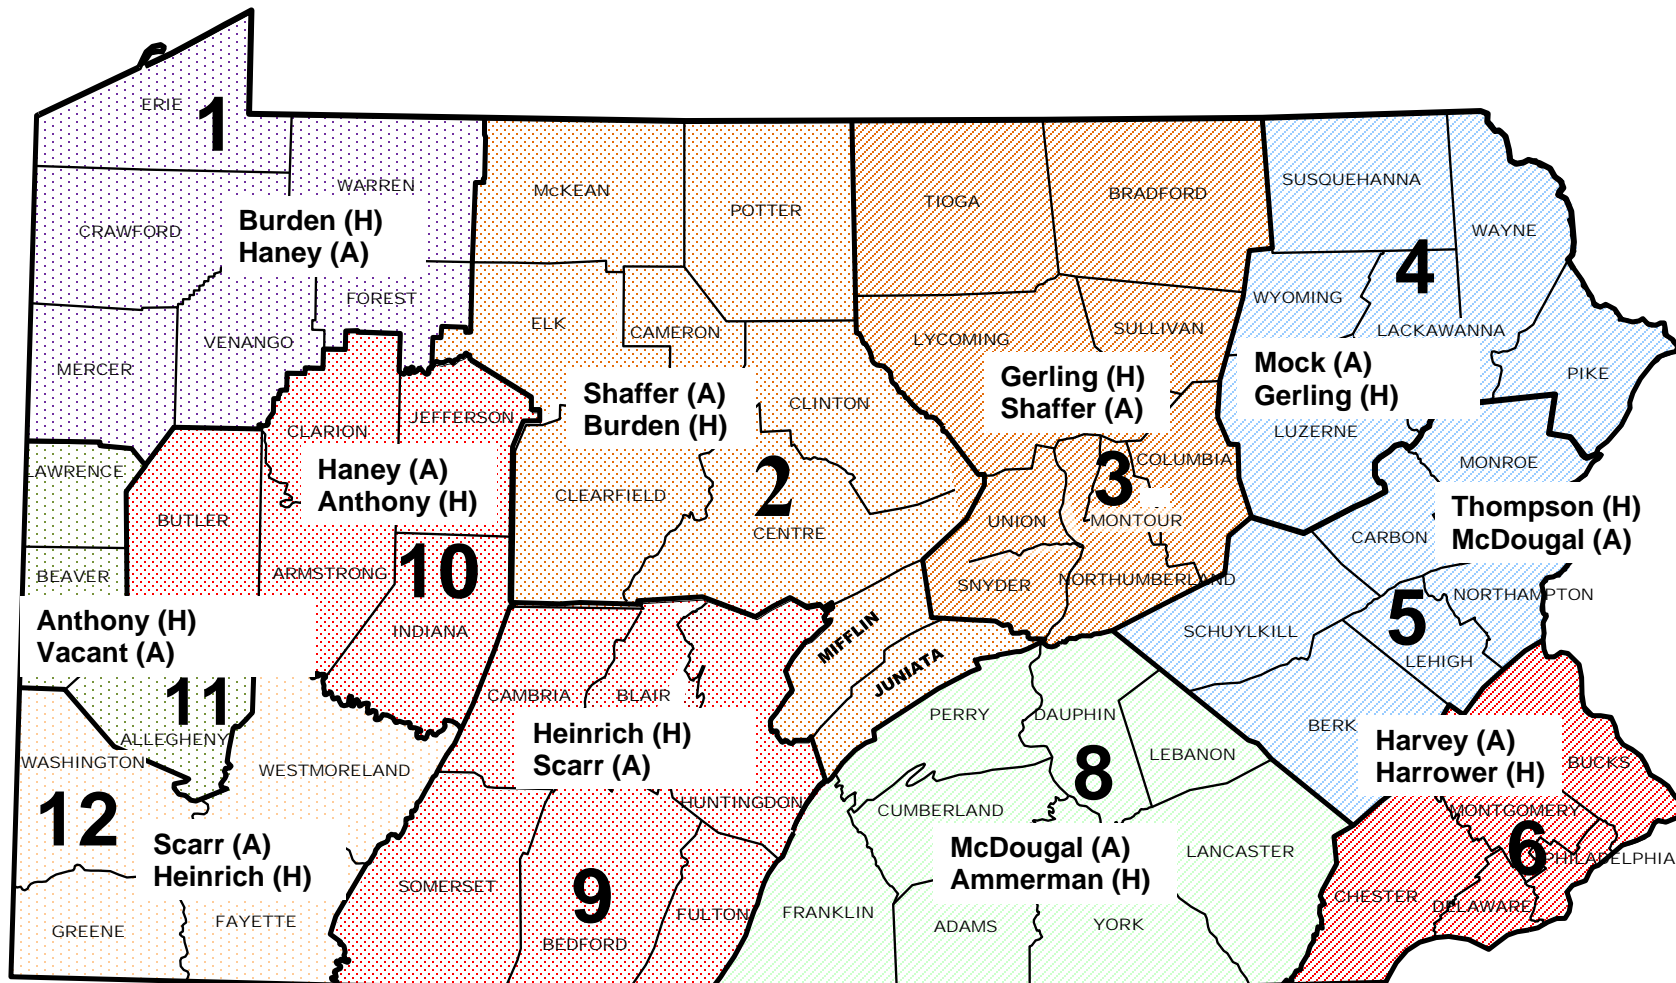

PennDOT Cultural Resources District Teams
Updated: 04/12/2021

A = Regional Archaeologist
H = Regional Architectural Historian

Cultural Resources Group					
Host District	Paired District	Name	Title	Phone	Email
C.O.		Kara Russell	Cultural Resources Group Manager	717-705-1484	krussell@pa.gov
C.O.	4-0	Kevin Mock	Archaeology Supervisor	717-772-2563	kmock@pa.gov
5-0		Kristina Thompson	Architectural Historian Supervisor	610-871-4459	krthompson@pa.gov