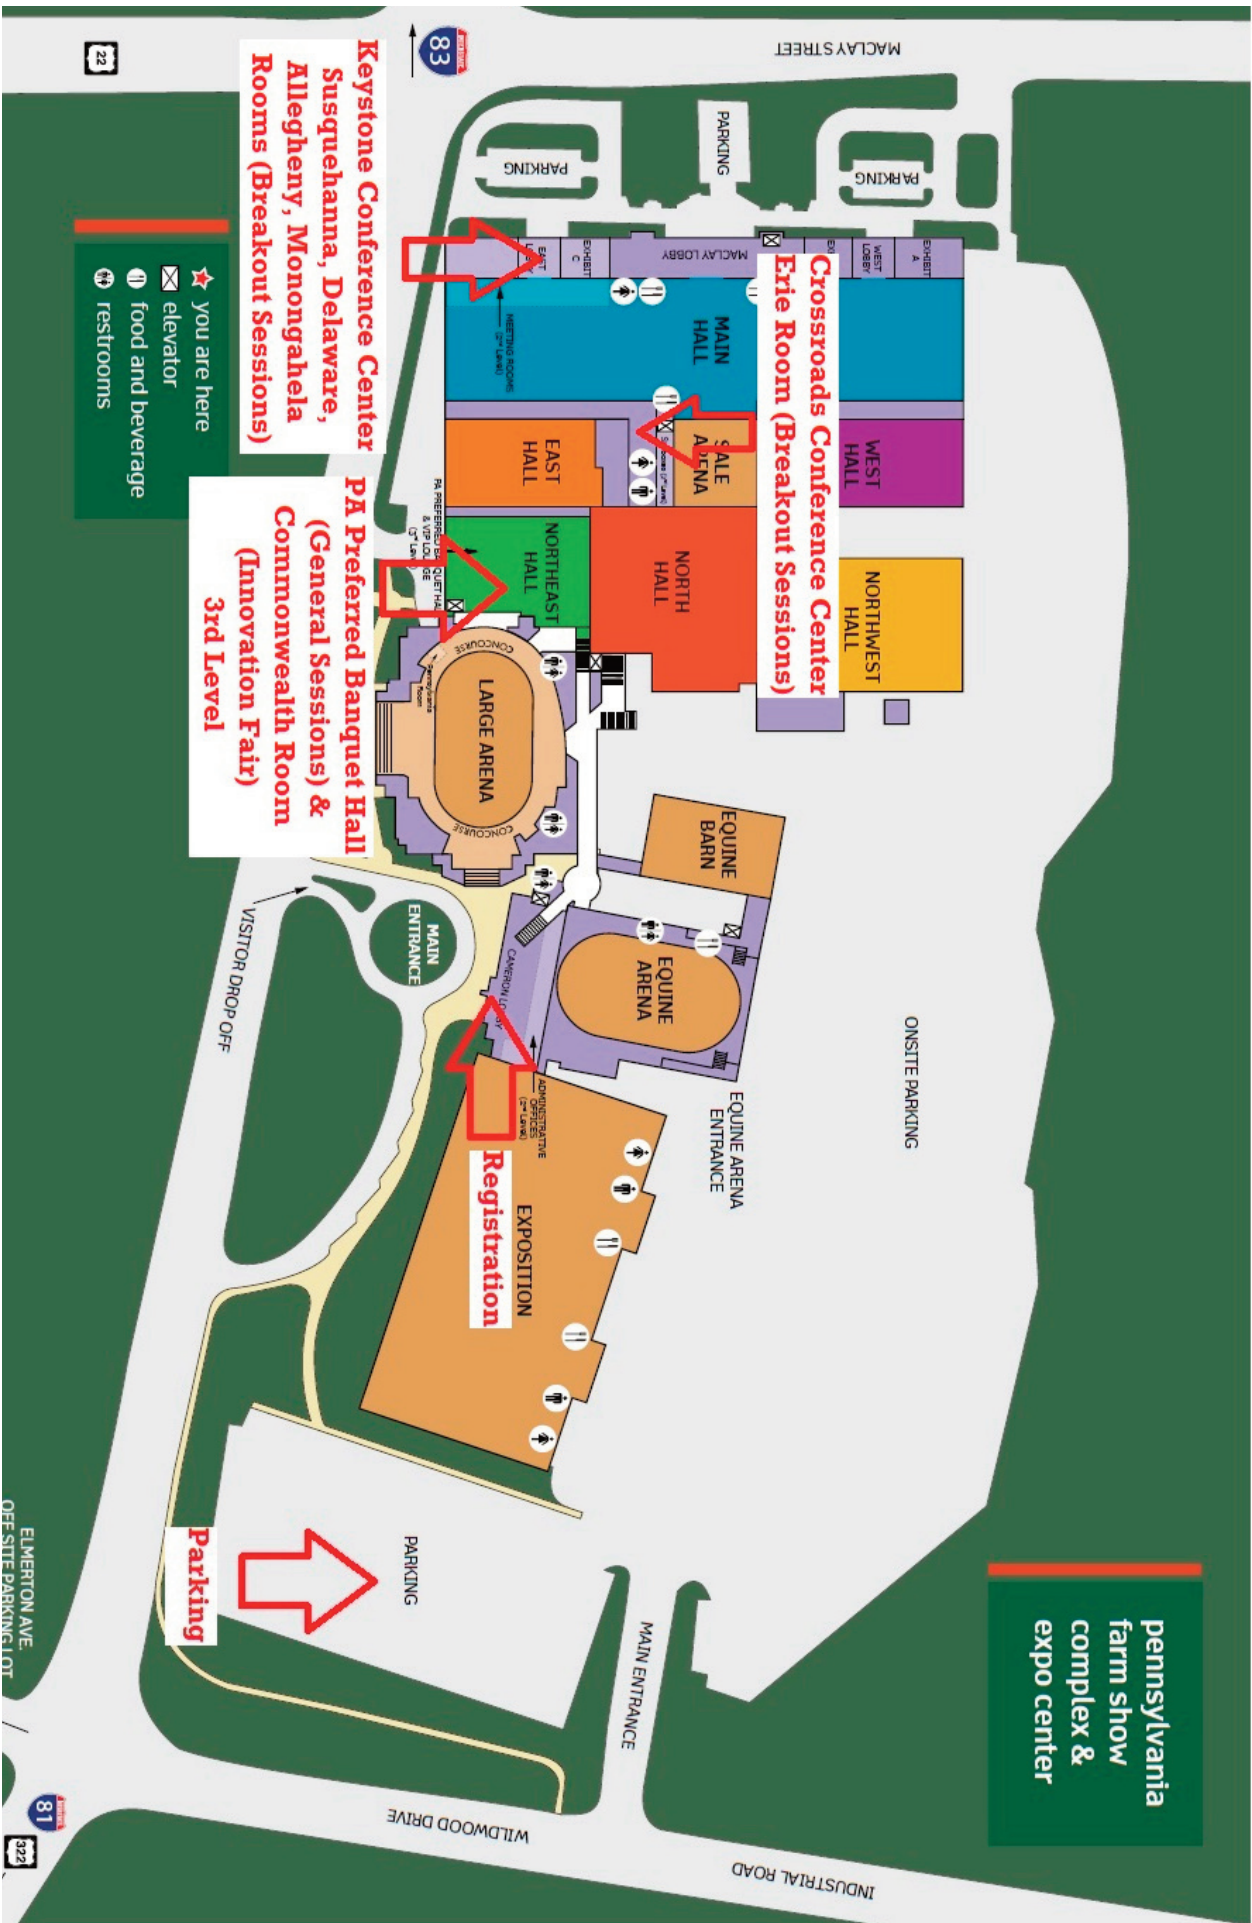

# INNOVATION FAIR EXHIBITORS

The Innovation Fair is located in the Commonwealth Room. Innovation Fair exhibits are open throughout the duration of the event.

**Table 1**

Salt Bin Agitator  
PennDOT District 10

**Table 2**

Buggy Horse Track Paver  
East Lampeter Township  
Lancaster County

**Table 3**

Tire Credits  
PennDOT District 3

**Table 4**

Spreader Cart  
PennDOT District 11

**Table 5**

Oil Rag Disposal Containers  
PennDOT District 1

**Table 27**

Recessed Pavement Markings  
PennDOT Highway Safety Office

**Table 28**

IdeaLink 20/20 & PennDOT  
WorkSmart  
PennDOT Bureau of Innovations

**Table 29**

Raptor Temporary Portable  
Rumble Strips  
PennDOT Highway Safety Office

# INNOVATION DAY MAP

pennsylvania  
farm show  
complex &  
expo center

- ★ you are here
- ⊠ elevator
- ☺ food and beverage
- ♿ restrooms

**Keystone Conference Center**  
Susquehanna, Delaware,  
Allegheny, Monongahela  
Rooms (Breakout Sessions)