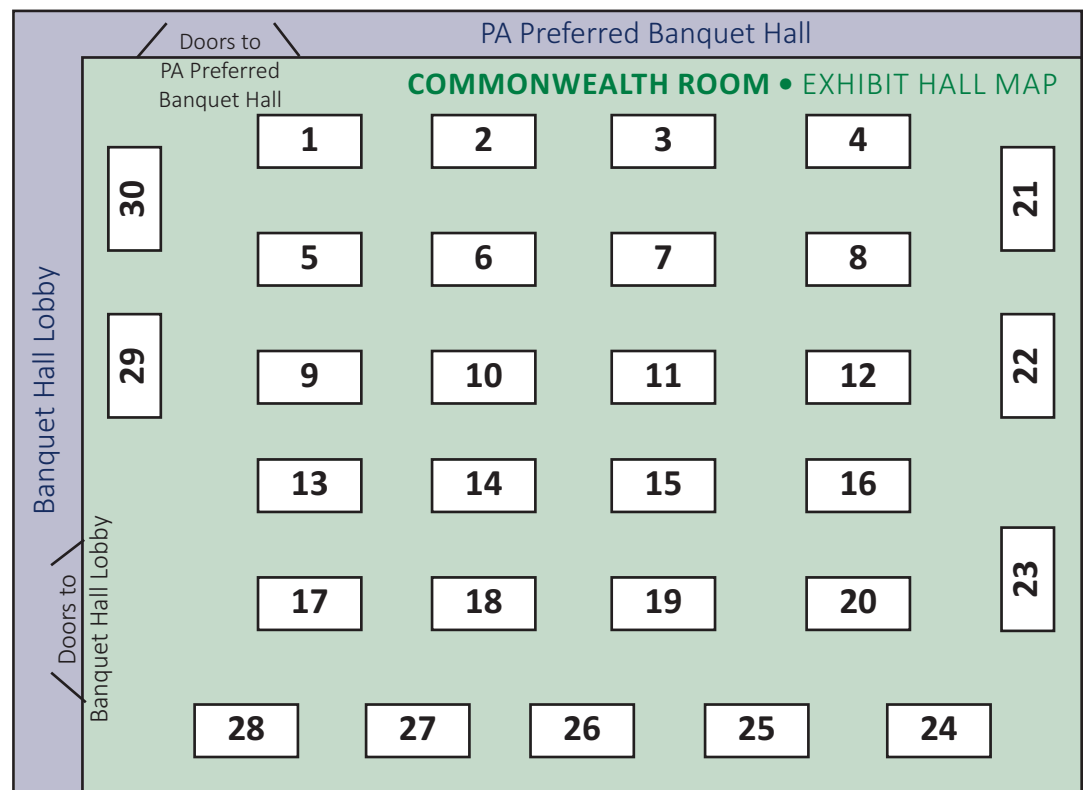

**Table 27**

Recessed Pavement Markings  
PennDOT Highway Safety Office

**Table 28**

IdeaLink 20/20 & PennDOT  
WorkSmart  
PennDOT Bureau of Innovations

**Table 29**

Raptor Temporary Portable  
Rumble Strips  
PennDOT Highway Safety Office

# INNOVATION DAY MAP

pennsylvania  
farm show  
complex &  
expo center

- ★ you are here
- ⊠ elevator
- ☺ food and beverage
- ♿ restrooms

**Keystone Conference Center**  
Susquehanna, Delaware,  
Allegheny, Monongahela  
Rooms (Breakout Sessions)

**Crossroads Conference Center**  
Erie Room (Breakout Sessions)

**PA Preferred Banquet Hall**  
(General Sessions) &  
Commonwealth Room  
(Innovation Fair)  
3rd Level

**Parking**